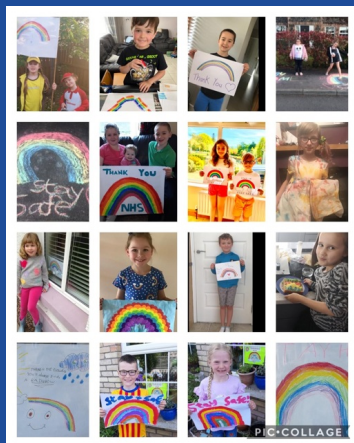

Grange Park Primary forms hub with local schools

We continue with the CSSC series of news stories on schools while they operate in varied and exceptional circumstances. This week we hear from Mandy White, Principal, Grange Park Primary School. The school is part of a hub with Clandeboye Primary School and Kilcooley Primary School. [Read story here.](#)

Ballymoney Model Integrated Primary School - I can sing a rainbow

In November, Ballymoney Model Integrated Primary School celebrated 'Friendship Week' in their school and linked this to the symbol of a rainbow. With the help of Mrs Simmons and the school's fabulous sign language club, the children loved learning how to sing and sign "I can sing a rainbow" together as a school. [Watch here.](#)